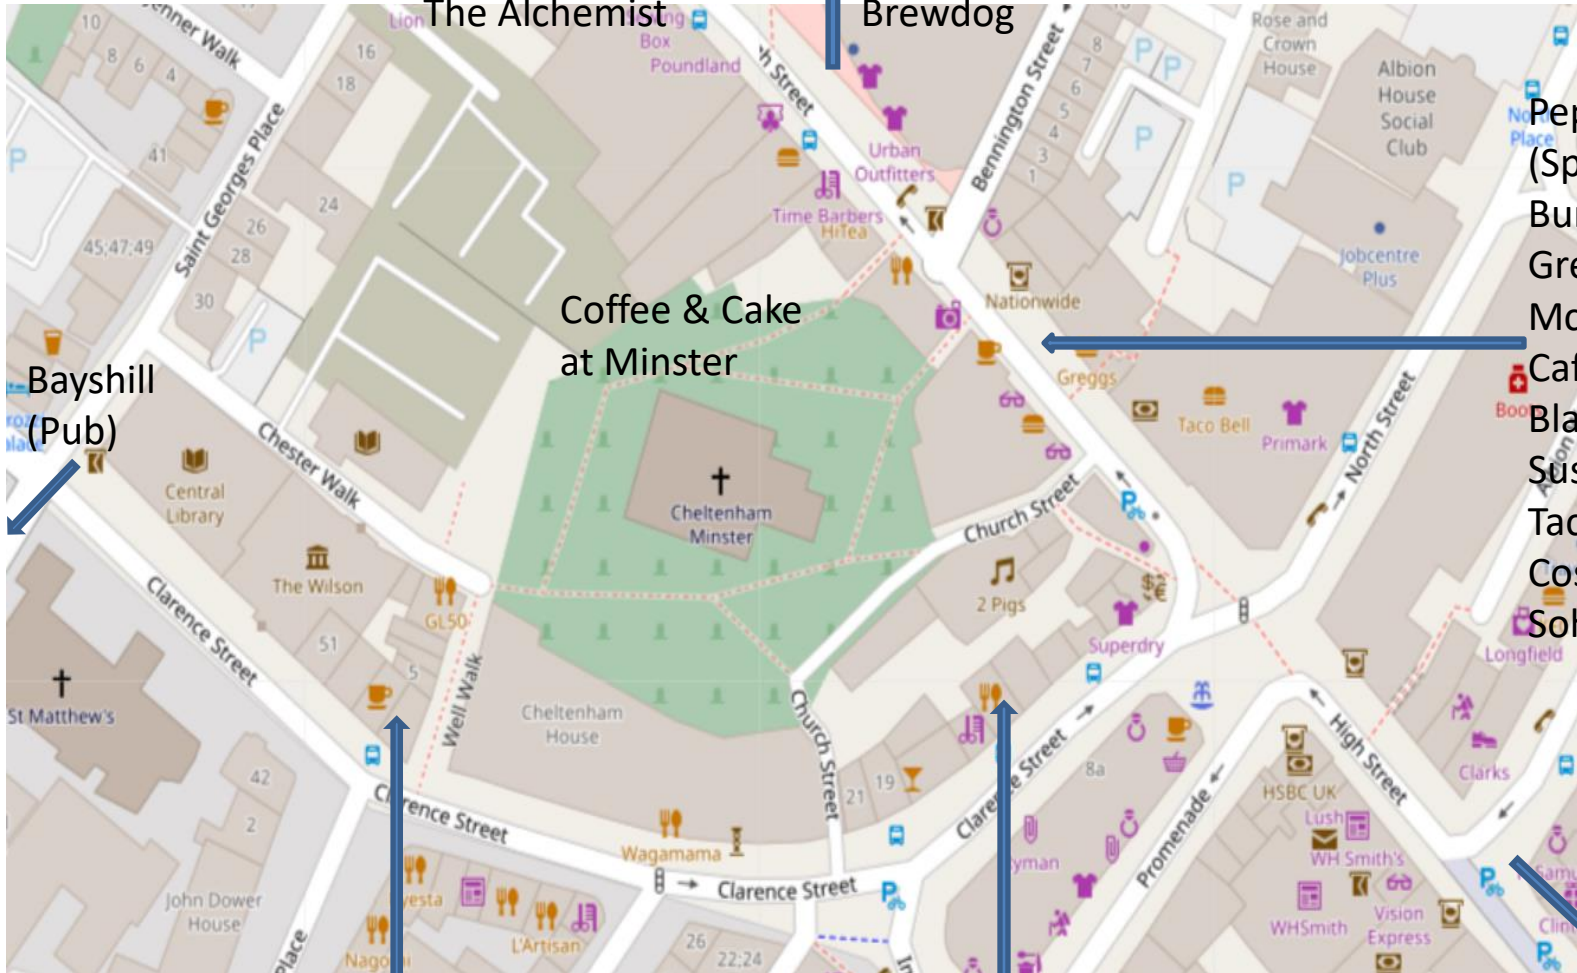

Nandos Pizza Express Son of Steak
 Mowgli Prezzo The Botanist
 Brewhouse & Kitchen Pho (Vietnamese)
 The Alchemist Brewdog

C=Coffee shop/café

Pepito (Spanish)
 Burger King
 Greggs
 McDonalds
 Café Nero C
 Black & Gold C
 Sushi
 Taco Bell
 Cosy Club
 Soho Coffee C

Bayshill (Pub)

Coffee & Cake at Minster

Boston Tea Party C
 Pyestre (Philipino)
 Nagomi (Japanese)
 Mayflower (Chinese)
 The Wilson C
 Wagamama
 Mr Souvlaki (Greek)
 L'Artisan (French)

The Bank (Wetherspoons)
 Yo Sushi
 Karapincha (Sri Lankan)